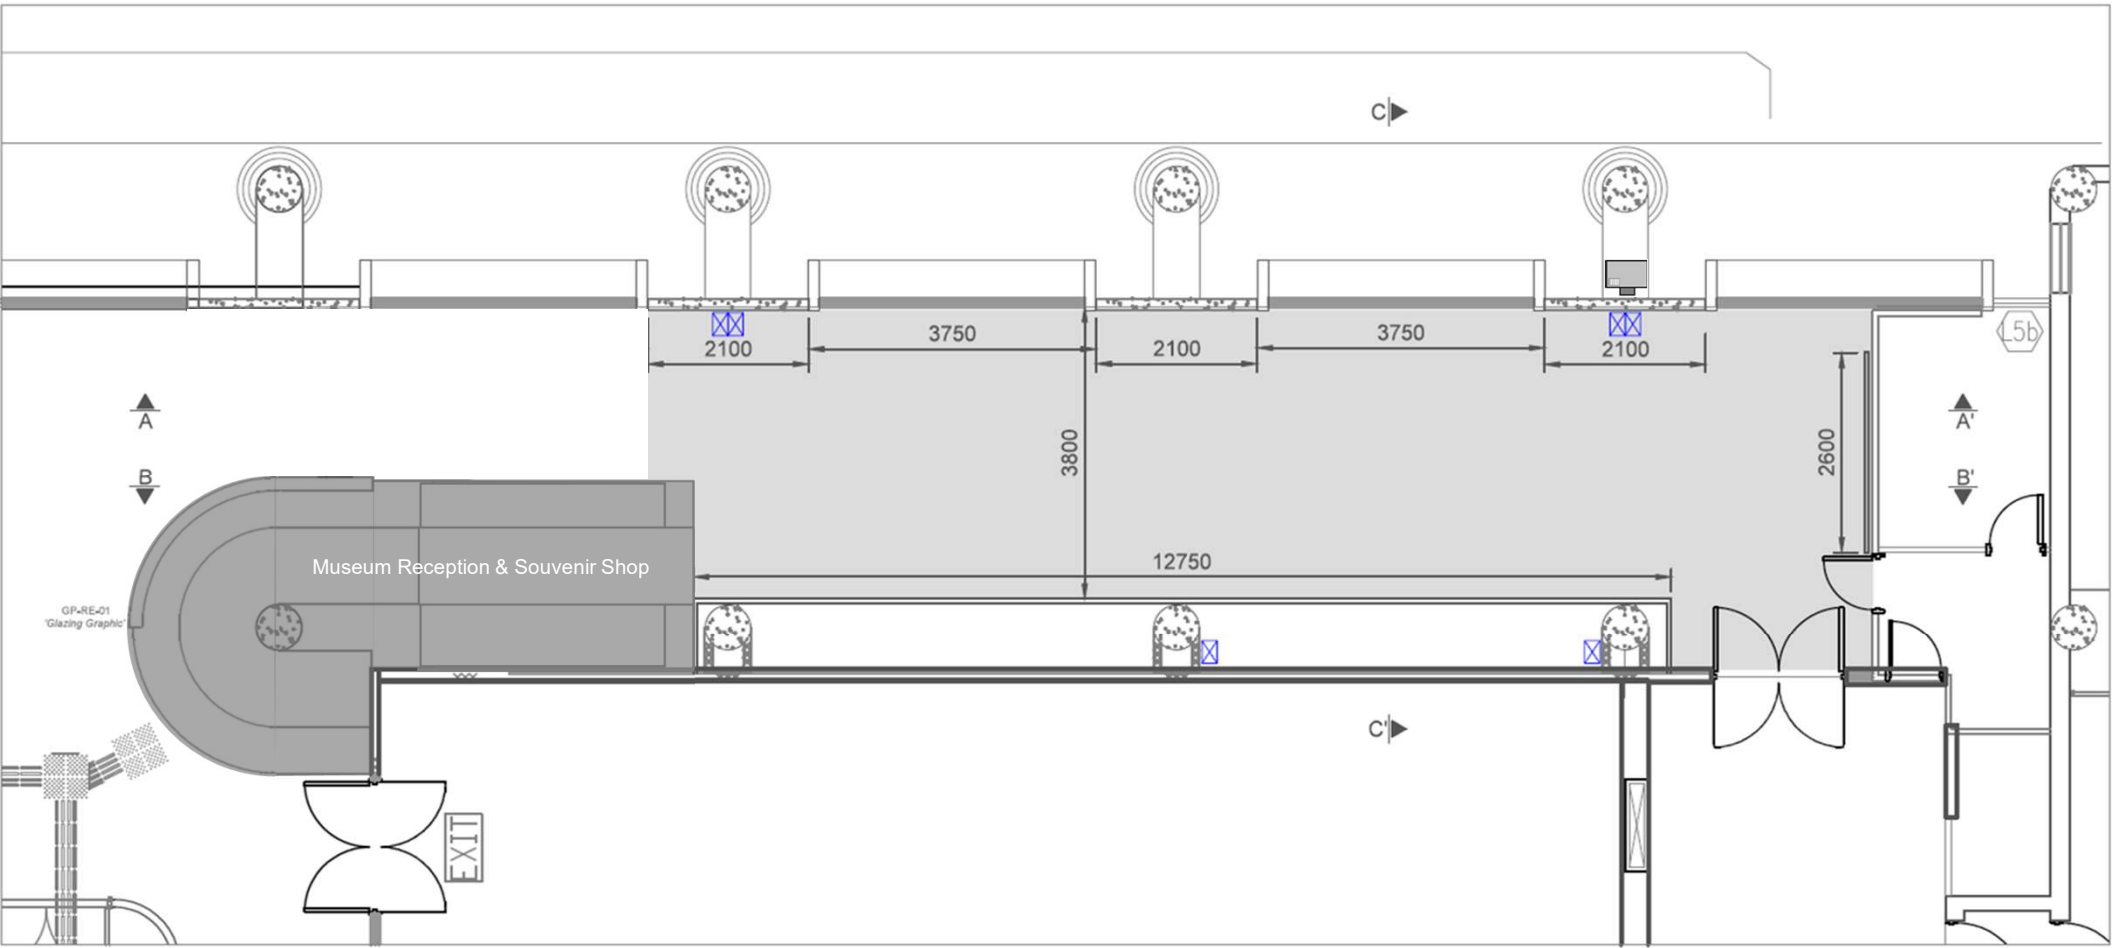

Long Gallery

- Rental Area
- Projector
- 13A Wall Sockets

Not in scale. For Reference ONLY