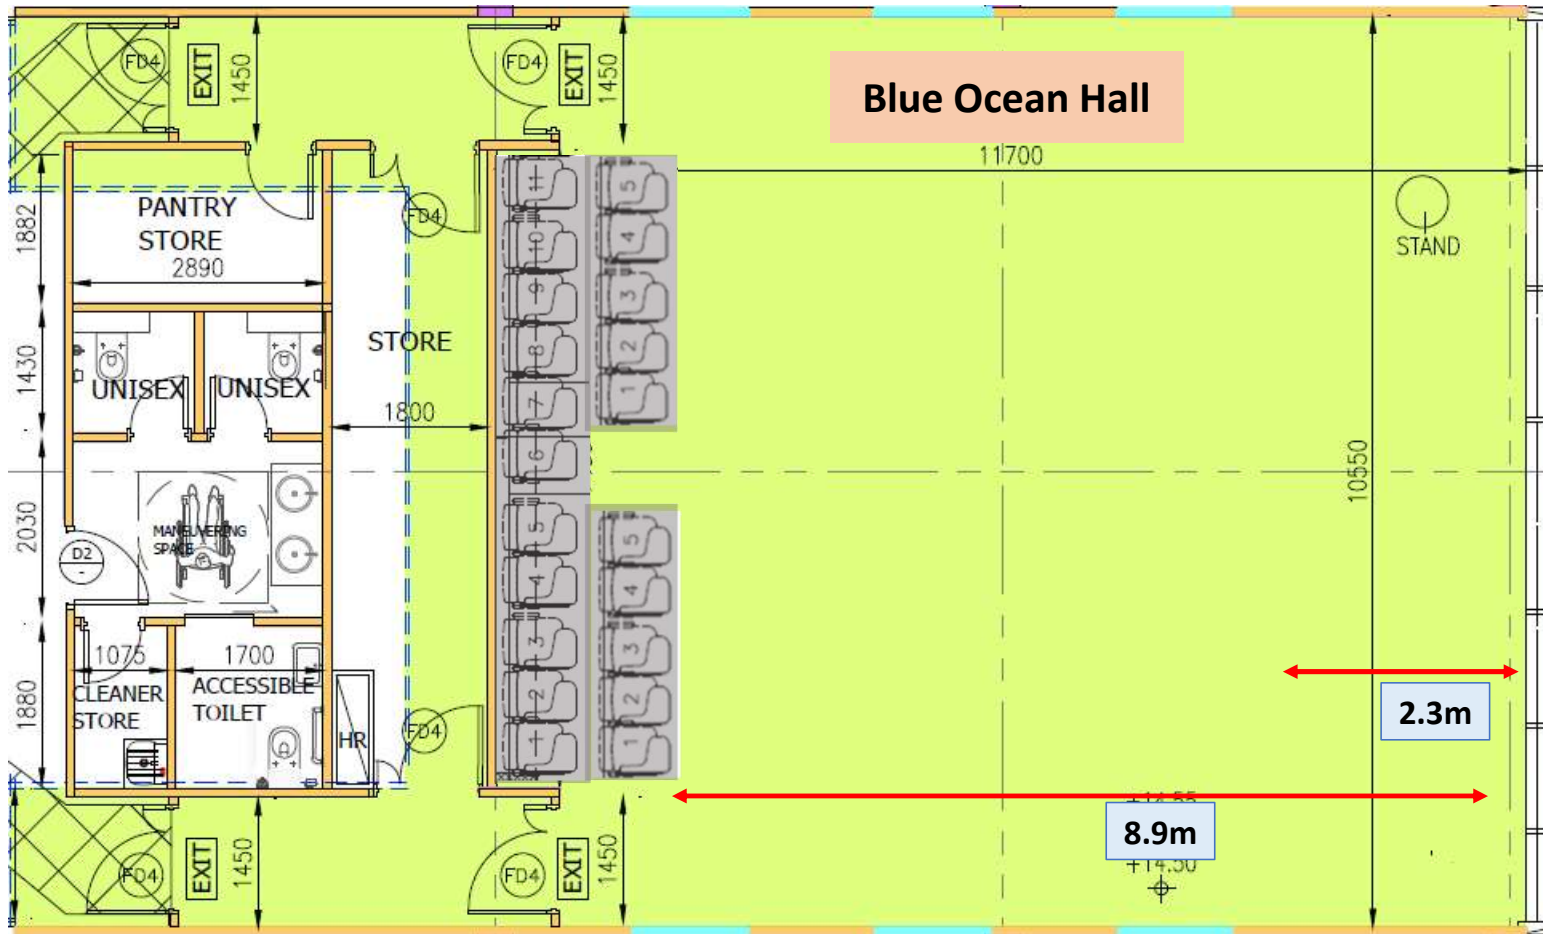

## Dimension – Blue Ocean Hall

*Not to scale  
For reference only*

# Dimension – Blue Ocean Hall

HONG KONG  
maritime  
museum  
香港海事博物館

*Not to scale  
For reference only*